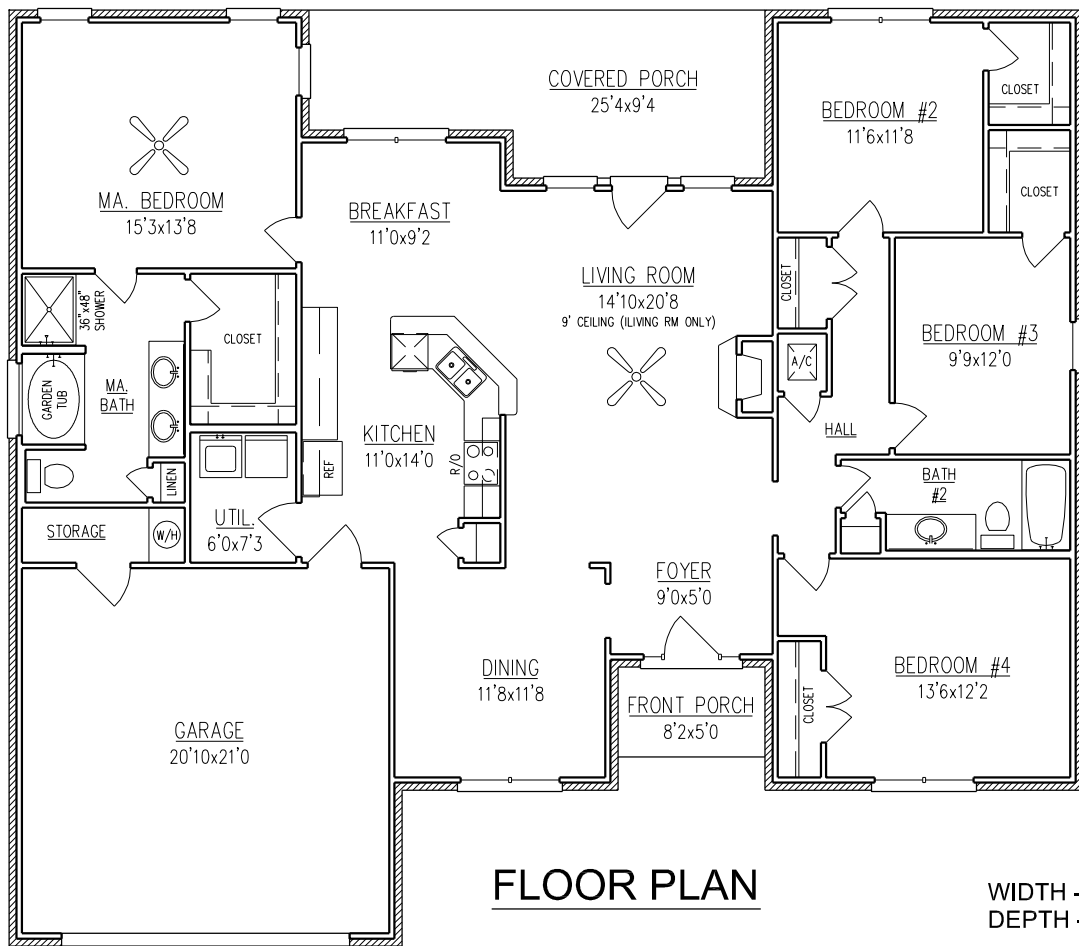

SAVANNAH

2,050 Sq. Ft.

ELEVATION

WIDTH - 59'-8"
DEPTH - 52'-0"

NOTE: ALL DIMENSIONS APPROXIMATE

BENCHMARK
BOYL DIVISION

Mobile Office (251) 473-8600 Fax (251) 473-8797
2936 McVay Drive North
Mobile, AL 36606 www.boyl.net
Foley Office (251) 943-2695 Fax (251) 943-7096
16478 Highway 98 West
Foley, AL 36535 Toll Free 1-800-924-7288

BROCHURE IS AN EXAMPLE NOT AN EXACT REPRESENTATION. ELEVATION AND FEATURES MAY DIFFER.