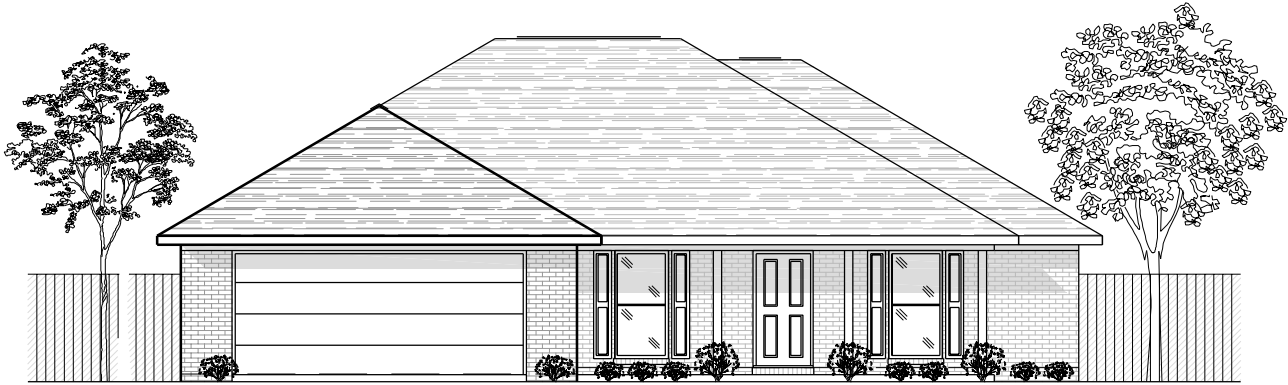

SHELTON

1,536 Sq. Ft.

ELEVATION (D)

FLOOR PLAN

WIDTH - 49'-10"
DEPTH - 58'-10"

NOTE: ALL DIMENSIONS APPROXIMATE

For more information call:
(251) 473-8600 Office
1-800-924-7288 Toll Free
Or visit our website at www.brickhome.net

BROCHURE IS AN EXAMPLE NOT AN EXACT REPRESENTATION. ELEVATION AND FEATURES MAY DIFFER.

SHELTON

1,536 Sq. Ft.

ELEVATION (A)

ELEVATION (B)

ELEVATION (C)

NOTE: ALL DIMENSIONS APPROXIMATE

For more information call:
(251) 473-8600 Office
1-800-924-7288 Toll Free
Or visit our website at www.brickhome.net

BROCHURE IS AN EXAMPLE NOT AN EXACT REPRESENTATION. ELEVATION AND FEATURES MAY DIFFER.