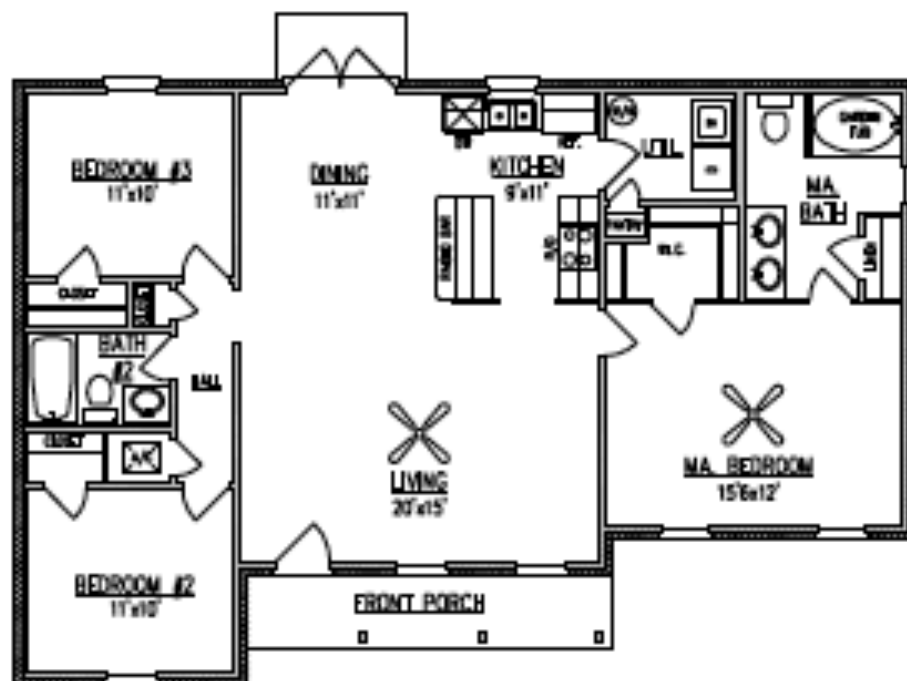

BELMAR

1,396 Sq. Ft.

ELEVATION (D)

FLOOR PLAN

WIDTH - 49'-0"
DEPTH - 33'-0"

NOTE: ALL DIMENSIONS APPROXIMATE

For more information call
(251) 473-8600 Office
1-800-824-7288 Toll Free
Or visit our website at www.benchmarkhomes.net