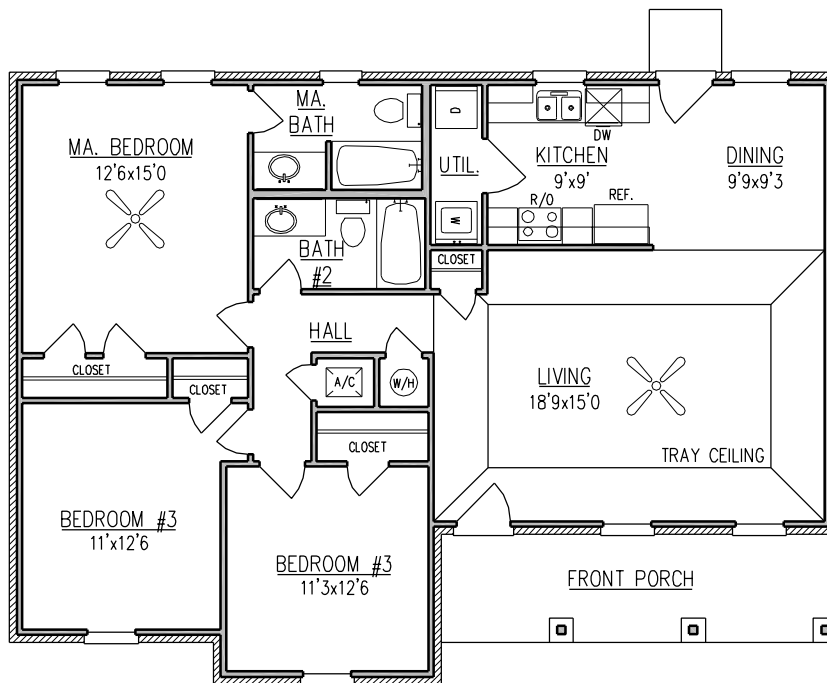

BELLAIRE

1,354 Sq. Ft.

ELEVATION (D)

OPTIONAL
MA. BATH.

FLOOR PLAN

WIDTH - 46'-0"
DEPTH - 34'-0"

NOTE: ALL DIMENSIONS APPROXIMATE

For more information call:
(251) 473-8600 Office
1-800-924-7288 Toll Free
Or visit our website at www.brickhome.net

BELLAIRE

1,354 Sq. Ft.

ELEVATION (A)

ELEVATION (B)

ELEVATION (C)

NOTE: ALL DIMENSIONS APPROXIMATE

For more information call:
(251) 473-8600 Office
1-800-924-7288 Toll Free
Or visit our website at www.brickhome.net

BROCHURE IS AN EXAMPLE NOT AN EXACT REPRESENTATION. ELEVATION AND FEATURES MAY DIFFER.