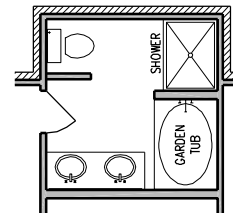

BELLAIRE

1,354 Sq. Ft.

ELEVATION (D)

OPTIONAL
MA. BATH.

FLOOR PLAN

WIDTH - 46'-0"
DEPTH - 34'-0"

NOTE: ALL DIMENSIONS APPROXIMATE

For more information call:
(251) 473-8600 Office
1-800-924-7288 Toll Free
Or visit our website at www.brickhome.net

BELLAIRE

1,354 Sq. Ft.

ELEVATION (A)

ELEVATION (B)

ELEVATION (C)

NOTE: ALL DIMENSIONS APPROXIMATE

For more information call:
(251) 473-8600 Office
1-800-924-7288 Toll Free
Or visit our website at www.brickhome.net

BROCHURE IS AN EXAMPLE NOT AN EXACT REPRESENTATION. ELEVATION AND FEATURES MAY DIFFER.