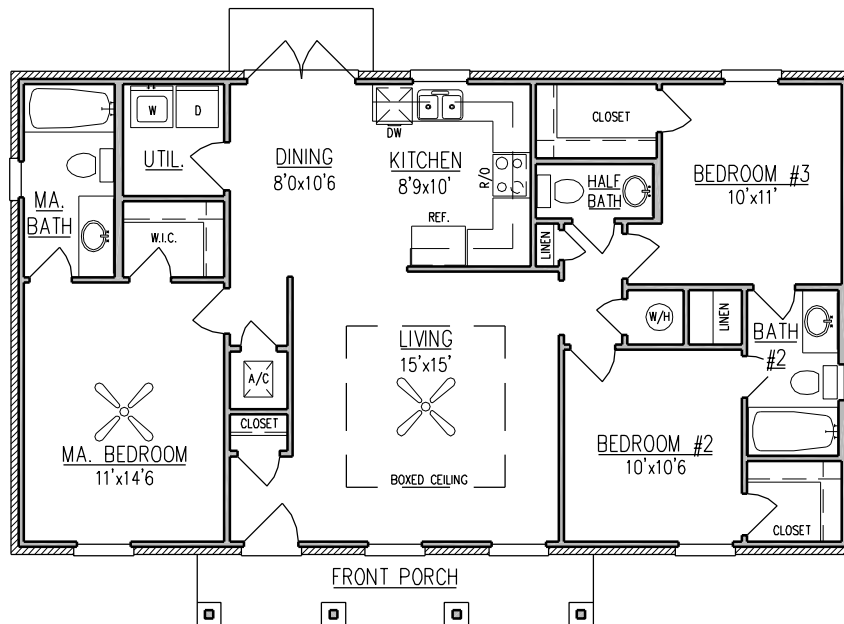

CARLTON

1,256 Sq. Ft.

ELEVATION (D)

FLOOR PLAN

WIDTH - 46'-10"
DEPTH - 30'-10"

NOTE: ALL DIMENSIONS APPROXIMATE

For more information call:
(251) 473-8600 Office
1-800-924-7288 Toll Free
Or visit our website at www.brickhome.net

BROCHURE IS AN EXAMPLE NOT AN EXACT REPRESENTATION. ELEVATION AND FEATURES MAY DIFFER.

CARLTON

1,256 Sq. Ft.

ELEVATION (A)

ELEVATION (B)

ELEVATION (C)

NOTE: ALL DIMENSIONS APPROXIMATE

For more information call:
(251) 473-8600 Office
1-800-924-7288 Toll Free
Or visit our website at www.brickhome.net

BROCHURE IS AN EXAMPLE NOT AN EXACT REPRESENTATION. ELEVATION AND FEATURES MAY DIFFER.