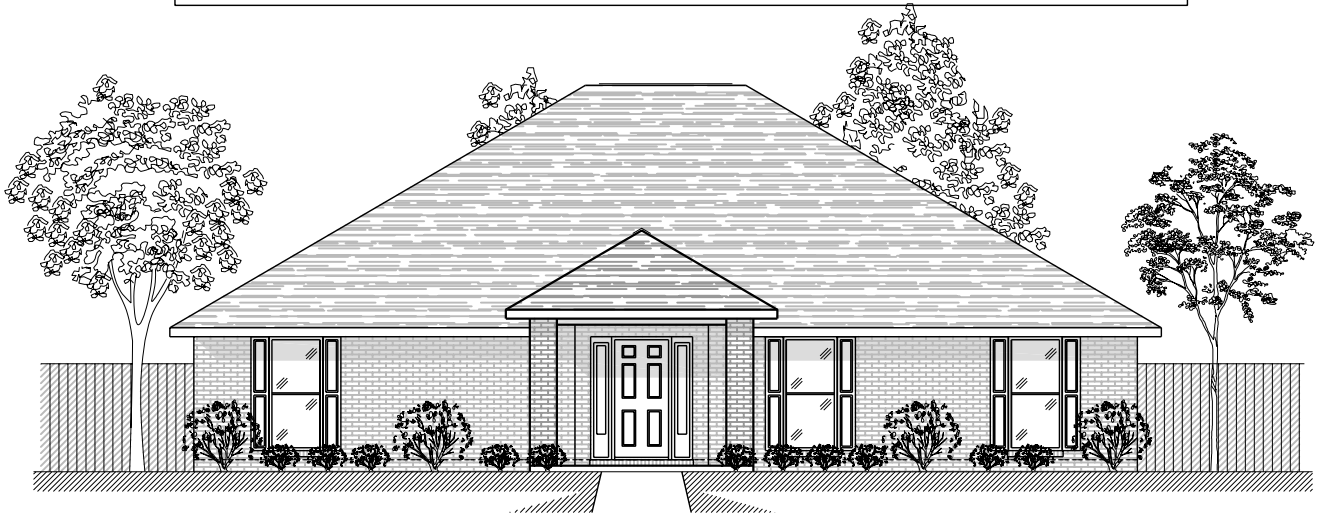

KINGSBERRY

2,243 Sq. Ft.

ELEVATION

OPTIONAL MA. BATH.

WIDTH - 52'-5"
DEPTH - 47'-6"

FLOOR PLAN

NOTE: ALL DIMENSIONS APPROXIMATE

Mobile Office (251) 473-8600 Fax (251) 473-8797
2936 McVay Drive North
Mobile, AL 36606 www.BrickHome.net
Foley Office (251) 943-2695 Fax (251) 473-7096
16478 Highway 98 West
Foley, AL 36535 Toll Free 1-800-924-7288