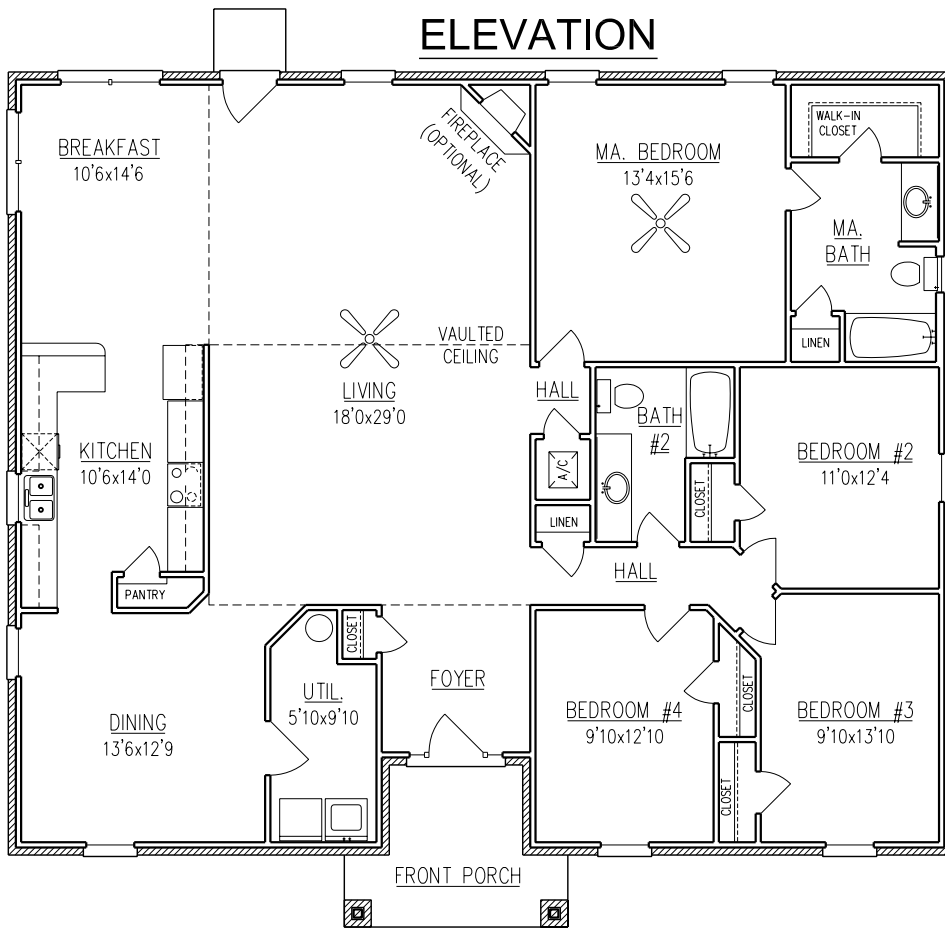

KINGSBERRY

2,243 Sq. Ft.

ELEVATION

OPTIONAL MA. BATH.

WIDTH - 52'-5"
DEPTH - 47'-6"

FLOOR PLAN

NOTE: ALL DIMENSIONS APPROXIMATE

Mobile Office (251) 473-8600 Fax (251) 473-8797
2936 McVay Drive North
Mobile, AL 36606 www.BrickHome.net
Foley Office (251) 943-2695 Fax (251) 473-7096
16478 Highway 98 West
Foley, AL 36535 Toll Free 1-800-924-7288

BENCHMARK
BOYL DIVISION