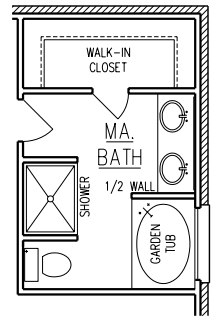

KINGSBERRY

2,243 Sq. Ft.

ELEVATION

OPTIONAL MA. BATH.

WIDTH - 52'-5"
DEPTH - 47'-6"

FLOOR PLAN

NOTE: ALL DIMENSIONS APPROXIMATE

Mobile Office (251) 473-8600 Fax (251) 473-8797
2936 McVay Drive North
Mobile, AL 36606 www.BrickHome.net
Foley Office (251) 943-2695 Fax (251) 473-7096
16478 Highway 98 West
Foley, AL 36535 Toll Free 1-800-924-7288

BENCHMARK
BOYL DIVISION