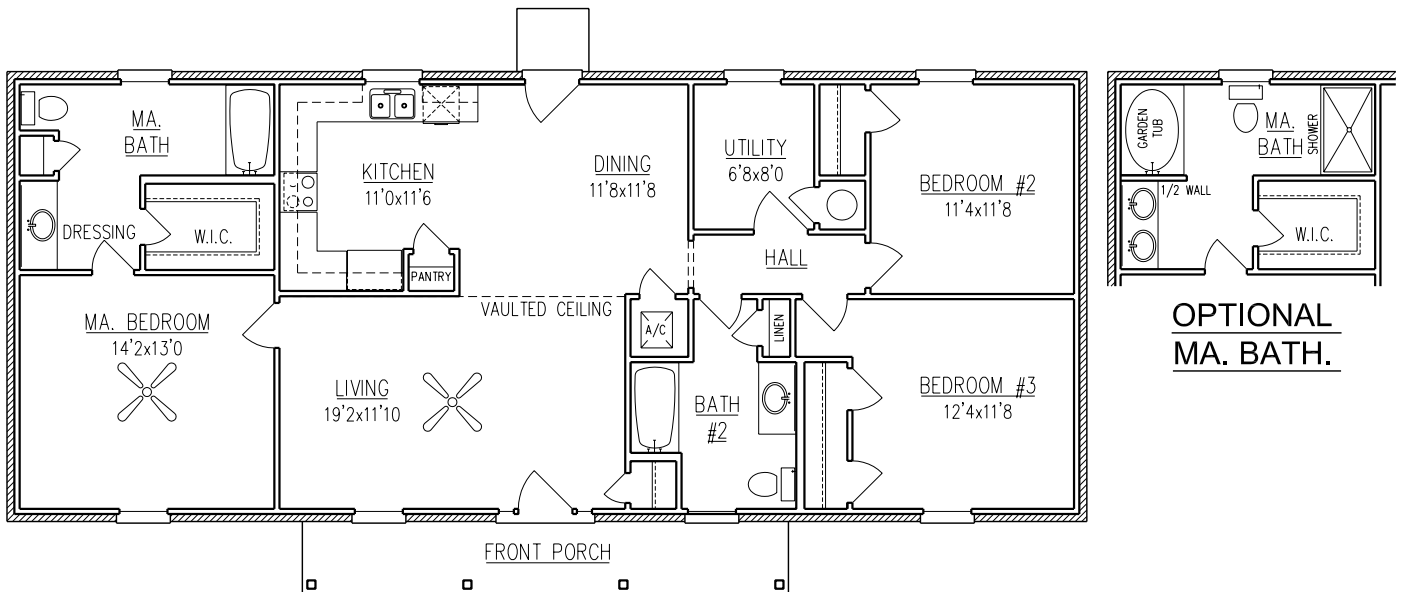

KINGSWOOD I

1,500 Sq. Ft.

ELEVATION

FLOOR PLAN

OPTIONAL
MA. BATH.

WIDTH - 60'-0"
DEPTH - 29'-0"

NOTE: ALL DIMENSIONS APPROXIMATE

Mobile Office (251) 473-8600 Fax (251) 473-8797
2936 McVay Drive North
Mobile, AL 36606 www.BrickHome.net
Foley Office (251) 943-2695 Fax (251) 943-7096
16478 Highway 98 West
Foley, AL 36535 Toll Free 1-800-924-7288

Rev. 11/30/06

BENCHMARK
BOYL DIVISION

BROCHURE IS AN EXAMPLE NOT AN EXACT REPRESENTATION. ELEVATION AND FEATURES MAY DIFFER.