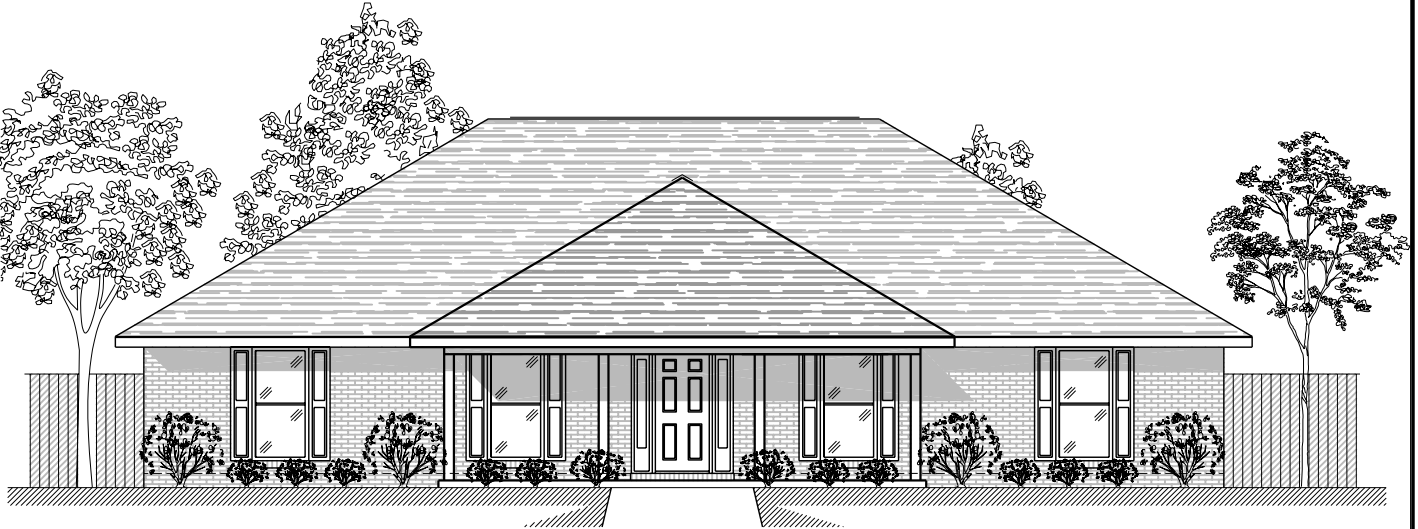

KINGSWOOD I

1,500 Sq. Ft.

ELEVATION

FLOOR PLAN

OPTIONAL
MA. BATH.

WIDTH - 60'-0"
DEPTH - 29'-0"

NOTE: ALL DIMENSIONS APPROXIMATE

Mobile Office (251) 473-8600 Fax (251) 473-8797
2936 McVay Drive North
Mobile, AL 36606 www.BrickHome.net
Foley Office (251) 943-2695 Fax (251) 943-7096
16478 Highway 98 West
Foley, AL 36535 Toll Free 1-800-924-7288

Rev. 11/30/06

BENCHMARK
BOYL DIVISION

BROCHURE IS AN EXAMPLE NOT AN EXACT REPRESENTATION. ELEVATION AND FEATURES MAY DIFFER.