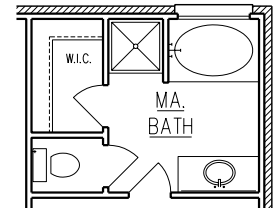

KINGSBROOKE

1,446 Sq. Ft.

ELEVATION

FLOOR PLAN

OPTIONAL
MA. BATH.

WIDTH - 46'-0"
DEPTH - 48'-0"

NOTE: ALL DIMENSIONS APPROXIMATE

Rev. 11/30/06