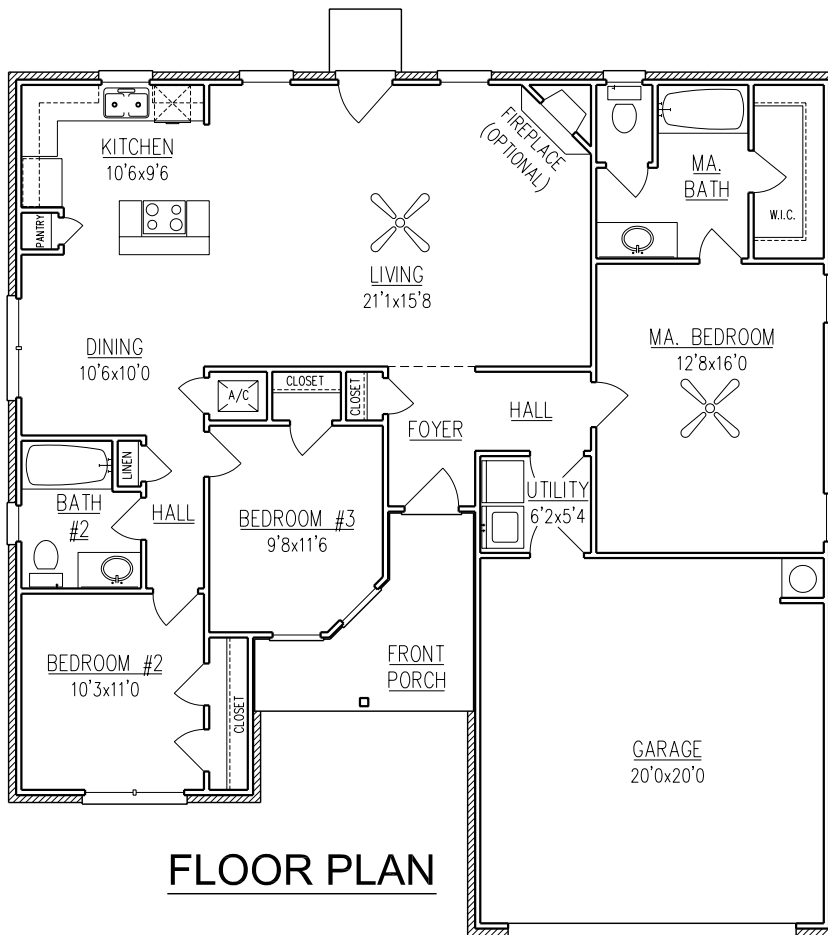

KINGSBROOKE

1,446 Sq. Ft.

ELEVATION

FLOOR PLAN

OPTIONAL
MA. BATH.

WIDTH - 46'-0"
DEPTH - 48'-0"

NOTE: ALL DIMENSIONS APPROXIMATE

Rev. 11/30/06