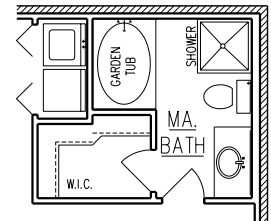

KENSINGTON

1,315 Sq. Ft.

ELEVATION

OPTIONAL
MA. BATH.

FLOOR PLAN

WIDTH - 48'-10"
DEPTH - 36'-0"

NOTE: ALL DIMENSIONS APPROXIMATE

Mobile Office (251) 473-8600 Fax (251) 473-8797
2936 McVay Drive North
Mobile, AL 36606 www.BrickHome.net
Foley Office (251) 943-2695 Fax (251) 943-7096
16478 Highway 98 West
Foley, AL 36535 Toll Free 1-800-924-7288

Rev. 11/30/06

BROCHURE IS AN EXAMPLE NOT AN EXACT REPRESENTATION. ELEVATION AND FEATURES MAY DIFFER.