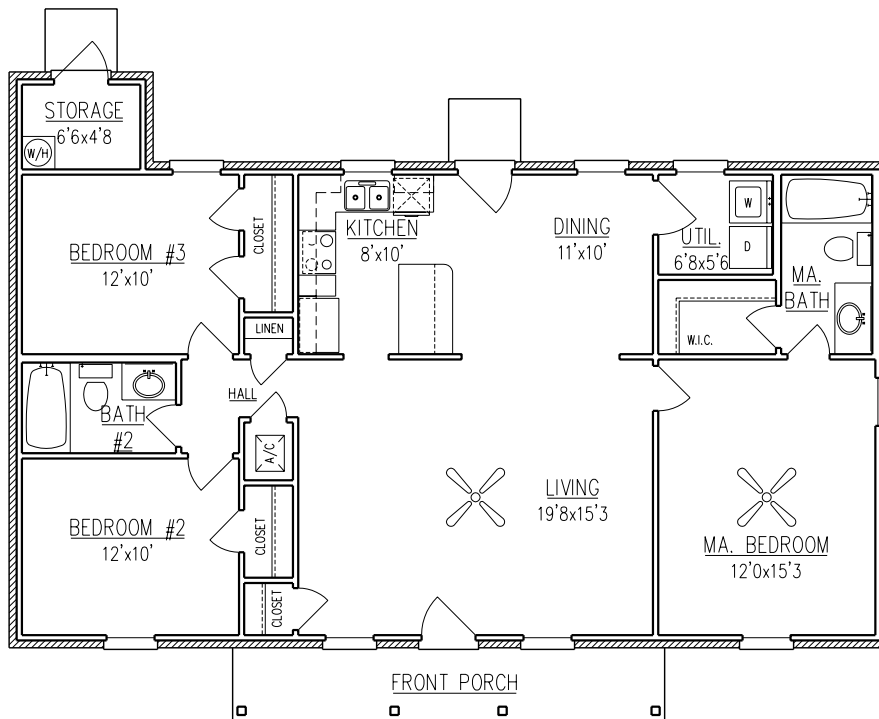

KENSINGTON

1,315 Sq. Ft.

ELEVATION

OPTIONAL
MA. BATH.

FLOOR PLAN

WIDTH - 48'-10"
DEPTH - 36'-0"

NOTE: ALL DIMENSIONS APPROXIMATE

Mobile Office (251) 473-8600 Fax (251) 473-8797
2936 McVay Drive North
Mobile, AL 36606 www.BrickHome.net
Foley Office (251) 943-2695 Fax (251) 943-7096
16478 Highway 98 West
Foley, AL 36535 Toll Free 1-800-924-7288

Rev. 11/30/06

BROCHURE IS AN EXAMPLE NOT AN EXACT REPRESENTATION. ELEVATION AND FEATURES MAY DIFFER.