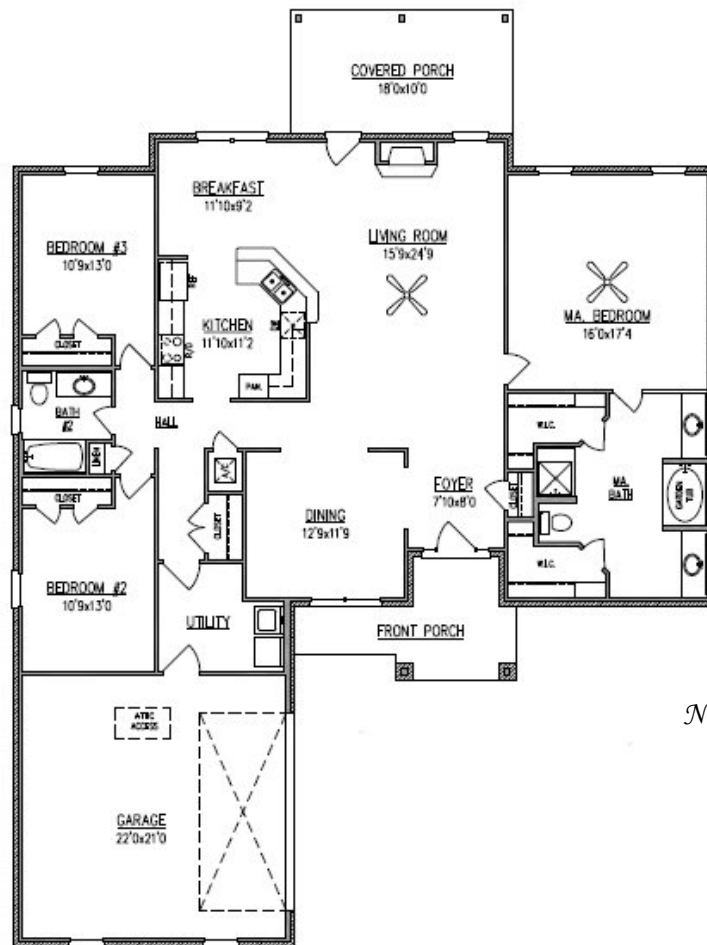

Wilmington 2,200 Sq. Ft.

Width – 56'-10"
Depth – 75'-10"

Note: All Dimensions Approximate

Executive Series Homes

2936 McVay Drive N., Mobile, AL 36606

(251) 473-8600 Office (251) 473-8797 Fax

1-800-924-7288 Toll Free or visit our website at www.brickhome.net