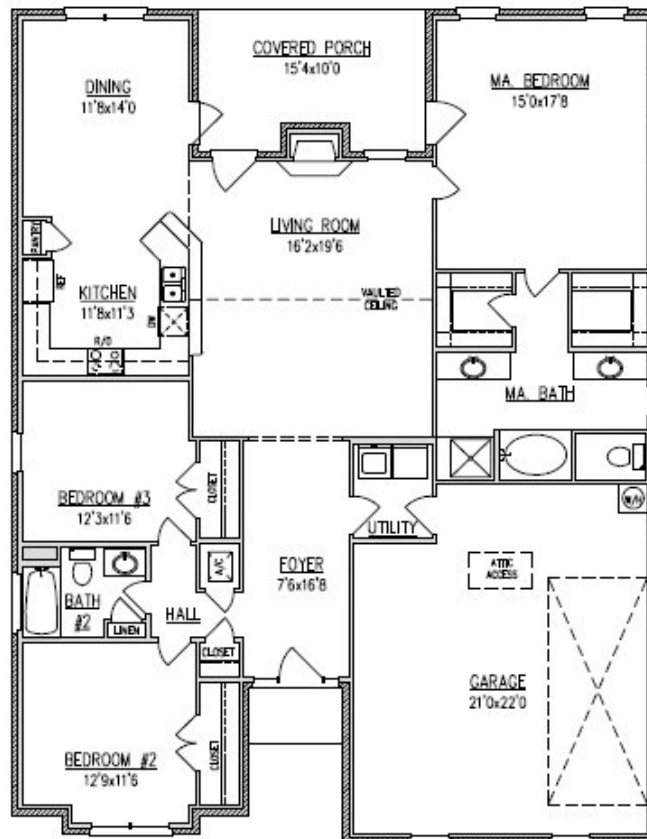

Garrison 1,881 Sq. Ft.

Width - 45'-6"
Depth - 58'-10"

Note: All Dimensions Approximate

Executive Series Homes

2936 McVay Drive N., Mobile, AL 36606

(251) 473-8600 Office (251) 473-8797 Fax

1-800-924-7288 Toll Free or visit our website at www.brickhome.net