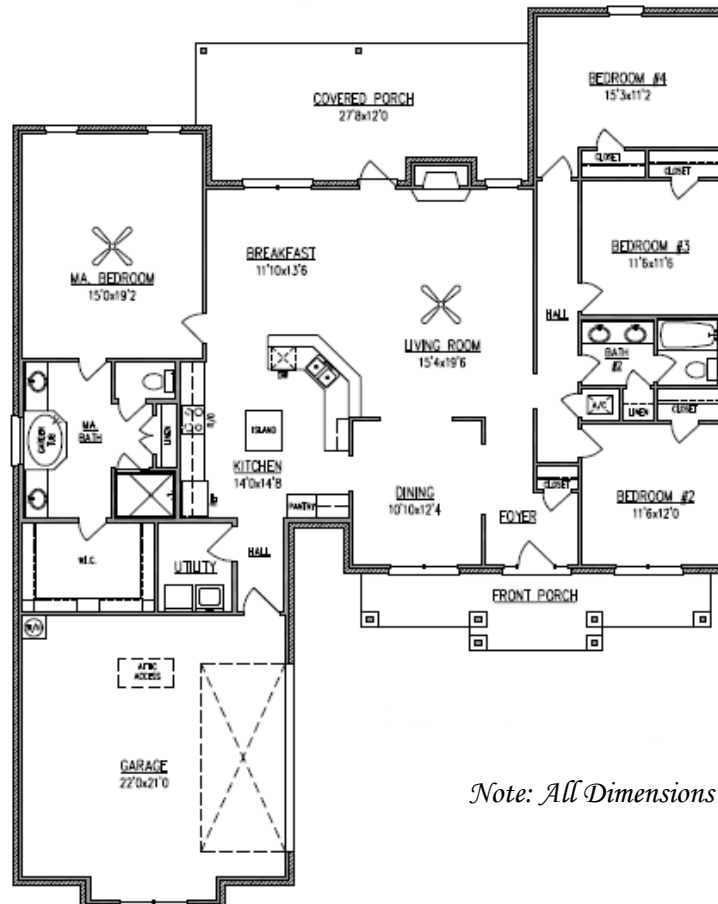

Ansley 2,400 Sq. Ft.

Width - 59'-6"
Depth - 76'-11"

Note: All Dimensions Approximate

Executive Series Homes

2936 McVay Drive N., Mobile, AL 36606

(251) 473-8600 Office (251) 473-8797 Fax

1-800-924-7288 Toll Free or visit our website at www.brickhome.net